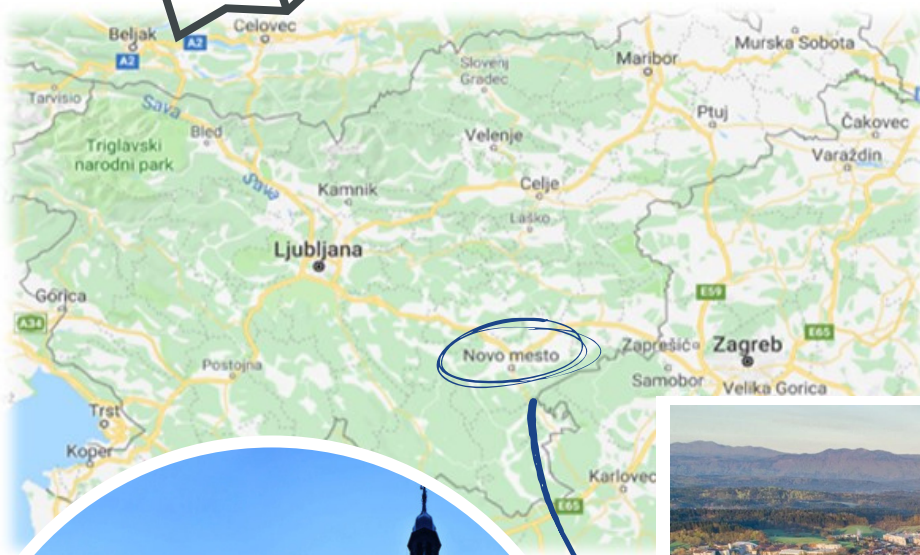

Univerza v Novem mestu
University of Novo mesto

Na Loko 2
8000 Novo mesto
Slovenia

www.uni-nm.si/en

INFORMATION GUIDE

LOCATION

University of Novo mesto is placed in Novo mesto, the city on a bend of the river Krka in south-eastern Slovenia, close to the border with Croatia.

AIRPORTS

1. Ljubljana Airport (Slovenia): 99 km

2. Zagreb Airport (Croatia): 55 km

Transfer from both airports to Novo mesto by shuttle **GoOpti** 

BOOK IN ADVANCE! 

ACCOMODATION

1. **Hotel Center** Novo mesto
<https://www.hotel-center.si/hc-uk/>
2. **Hotel Dolenj'c**
<https://www.hotel-dolenjc.si/en/>
3. **Other accomodations** in Novo mesto
[Booking.com](https://www.booking.com)